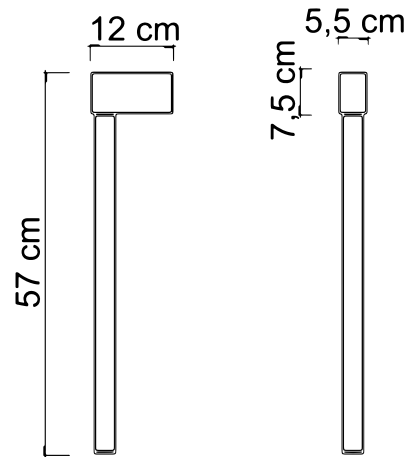

KIRA/A

wall lamp

Between design and art, Kira evokes a prodigious contemporary light sculpture that dominates the space with its strong installation power and a fluctuating stage presence of great impact

7708	KIRA/A
Power	28W Led Integrated
Input	220/240 V- 50/60Hz
Kelvin	Sikrea Dynamic Dimmer
Dimmable	Yes
Real Lumen	Dimmable Max 1820
CRI	90
IP	20

Article compatible with Sikrea Dynamic Dimmer + (cod. 4868)

PACKAGING DATA :

Packages	1
Net Weight	1,3kg
Gross Weight	1,5kg
Volume	0,0094 m³

Any interventions on the light source of this article must be carried out by qualified personnel or by the manufacturer himself.
Any operation carried out without prior consultation with Contemporanea srl will void the guarantee

CE ENEC RoHS

*Item completed of
Sikrea Dynamic Dimmer*

SDD

MATERIAL :

Frame	Metal
Diffuser	Acrylic
Accessory	Metal

FINISHING TABLE:

Frame	Matt Black
Diffuser	Shiny White
Wire	Transparent